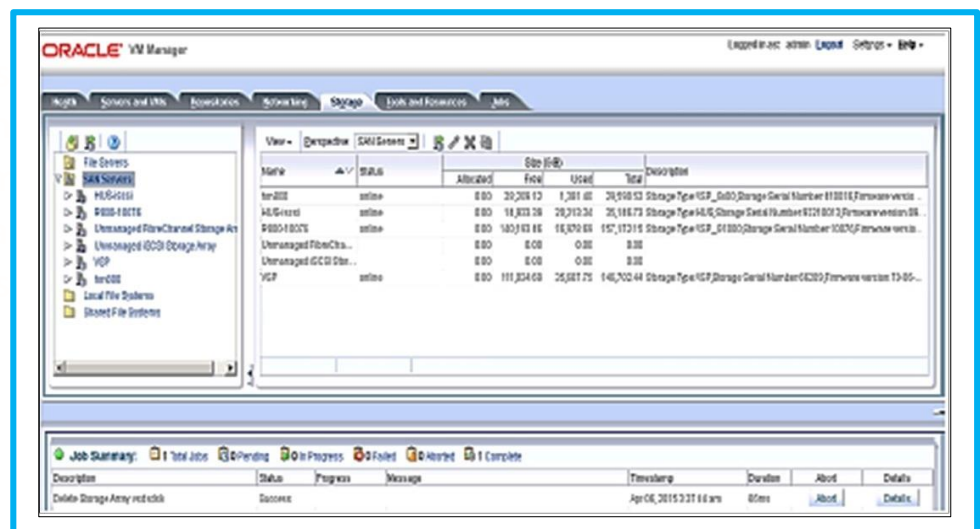

The browser-based Oracle VM Manager, included with Oracle VM, provides integrated, in-depth health and performance monitoring, configuration management and life-cycle automation. For maximum operational efficiency, Oracle VM Manager offers these capabilities for both virtual