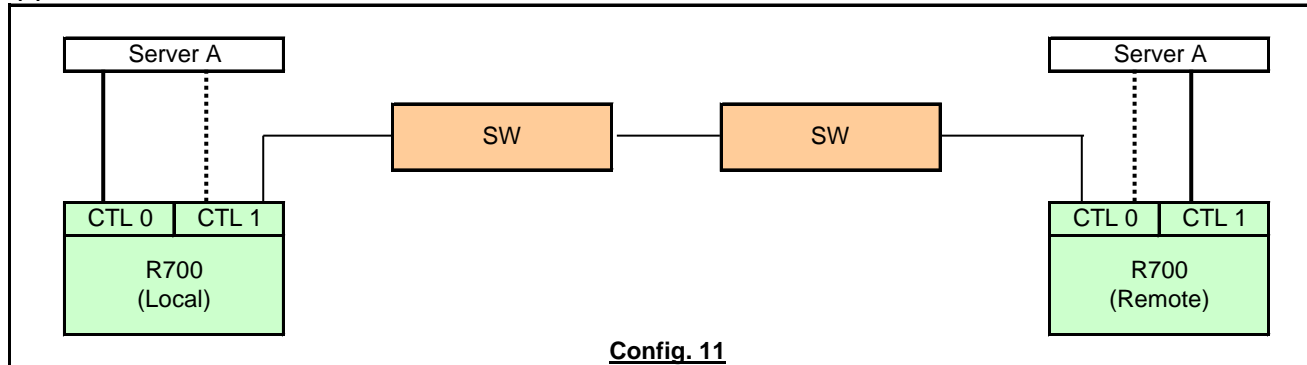

(2) Remote Copy Configuration Pattern

(2)-1 Switch Connection