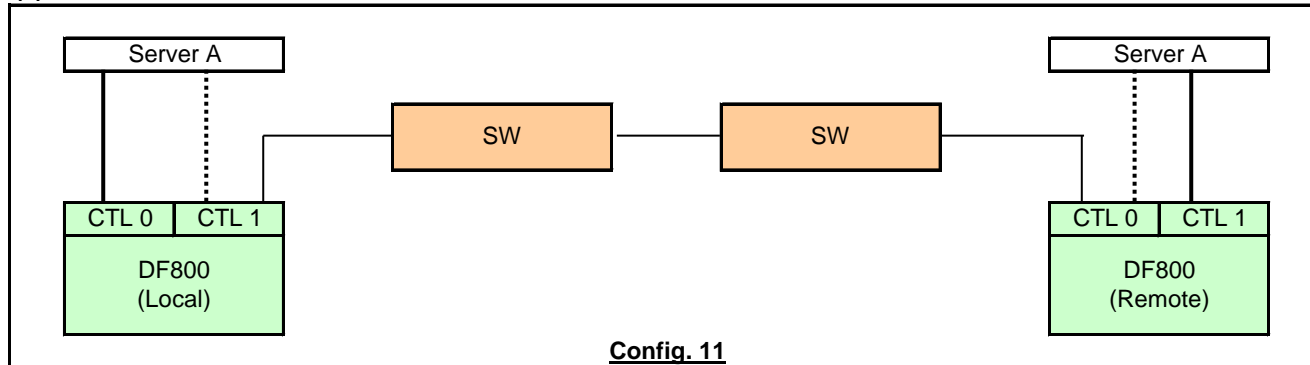

(2) Remote Copy Configuration Pattern

(2)-1 Switch Connection