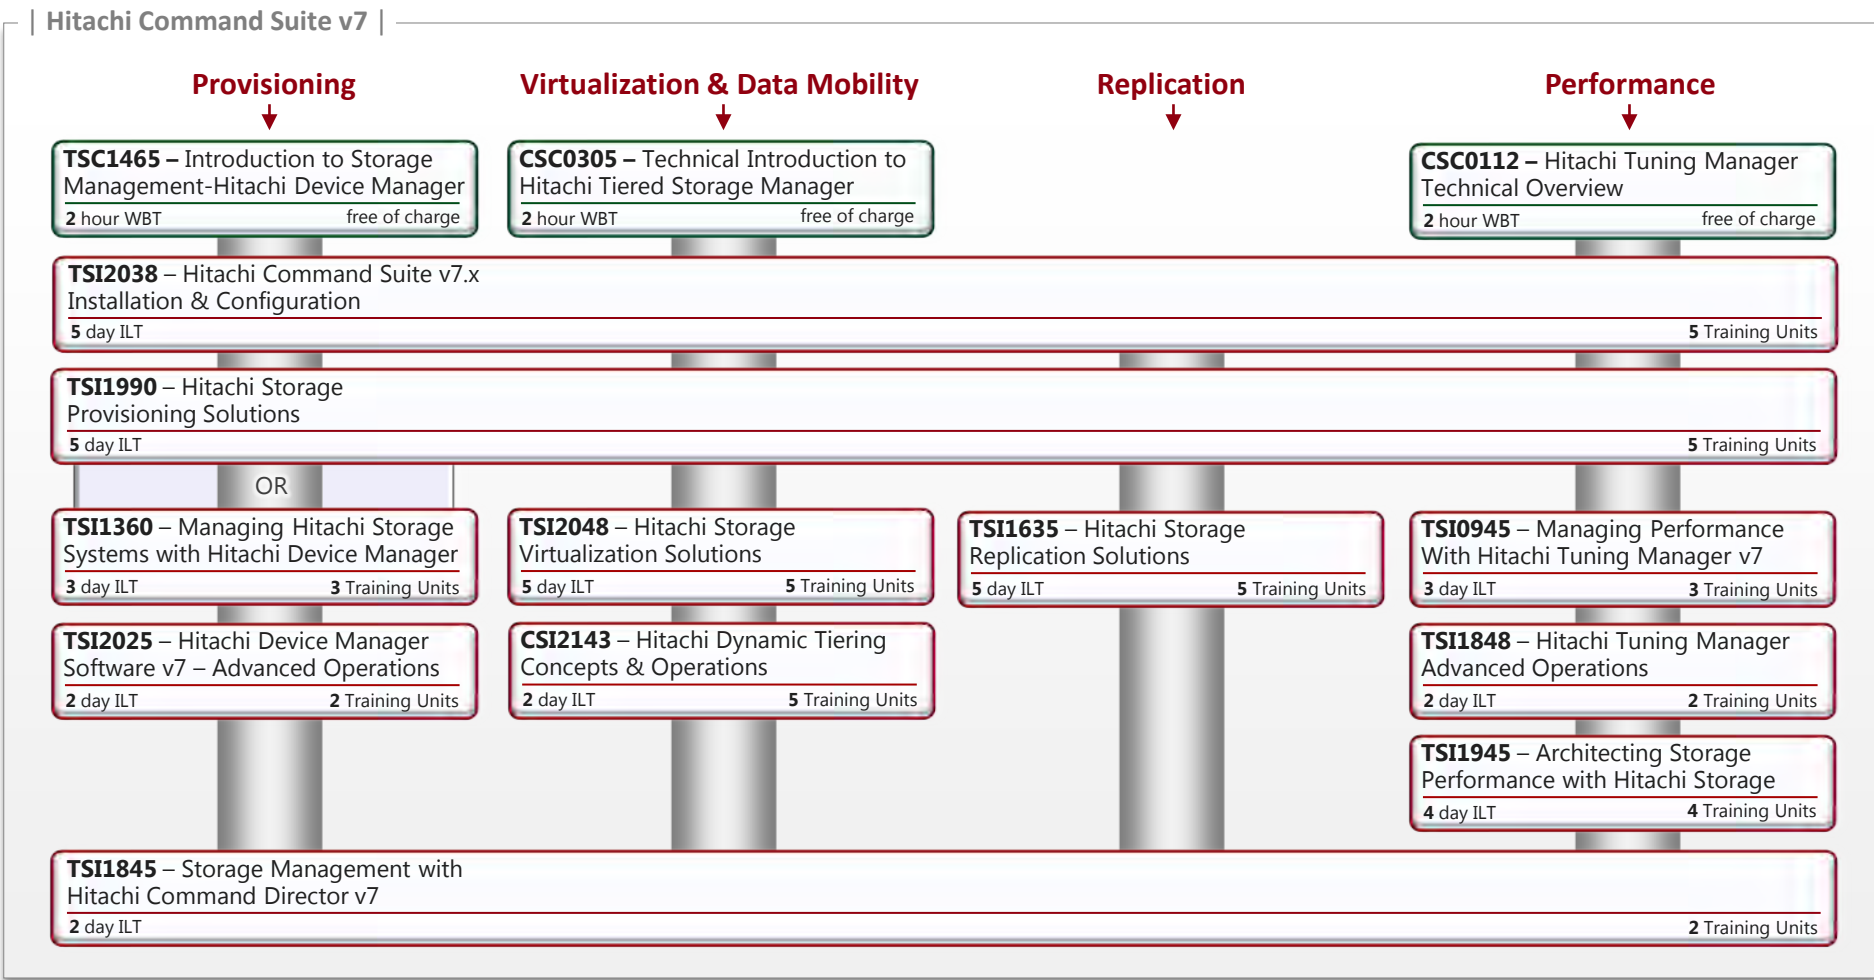

- Products / Solutions Portfolio -
Certification Programme
Additional Information

Storage Foundation | Storage Operation | - **Storage Management** - | Replication | Backup & Recovery | File & Content Services | Compute Platform | SAN

- **Technical - Hitachi Command Suite** -   Technical - Others