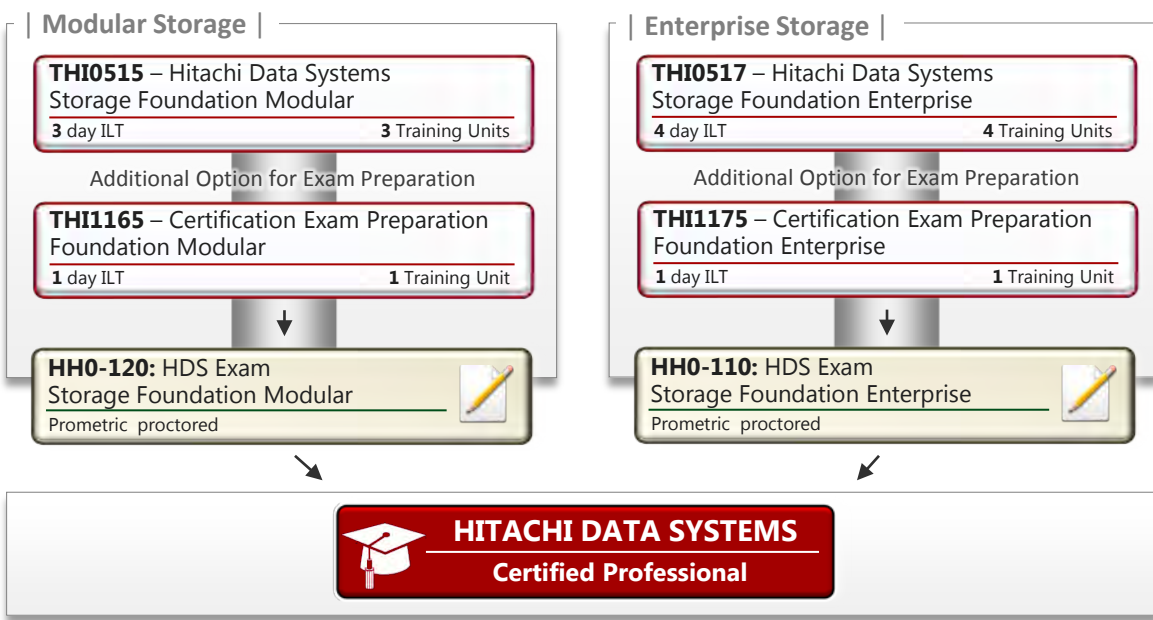

Example Cisco® Technical Training |

ICSNS – Implementing Cisco Storage Networking Solutions
5 day ILT 5 Training Units

IASNS – Implementing Cisco Advanced Storage Networking Solutions
5 day ILT 5 Training Units

DCSNS – Designing Cisco Storage Networking Solutions
5 day ILT 5 Training Units

The above set of courses are just an extract from the overall vendor education offerings and may not be scheduled on a regular basis.

Products / Solutions Portfolio

- Certification Programme -

Additional Information

- Foundation Track - | Storage Manager Track

Products / Solutions Portfolio
Foundation Track | - Storage Manager Track -

- Certification Programme -