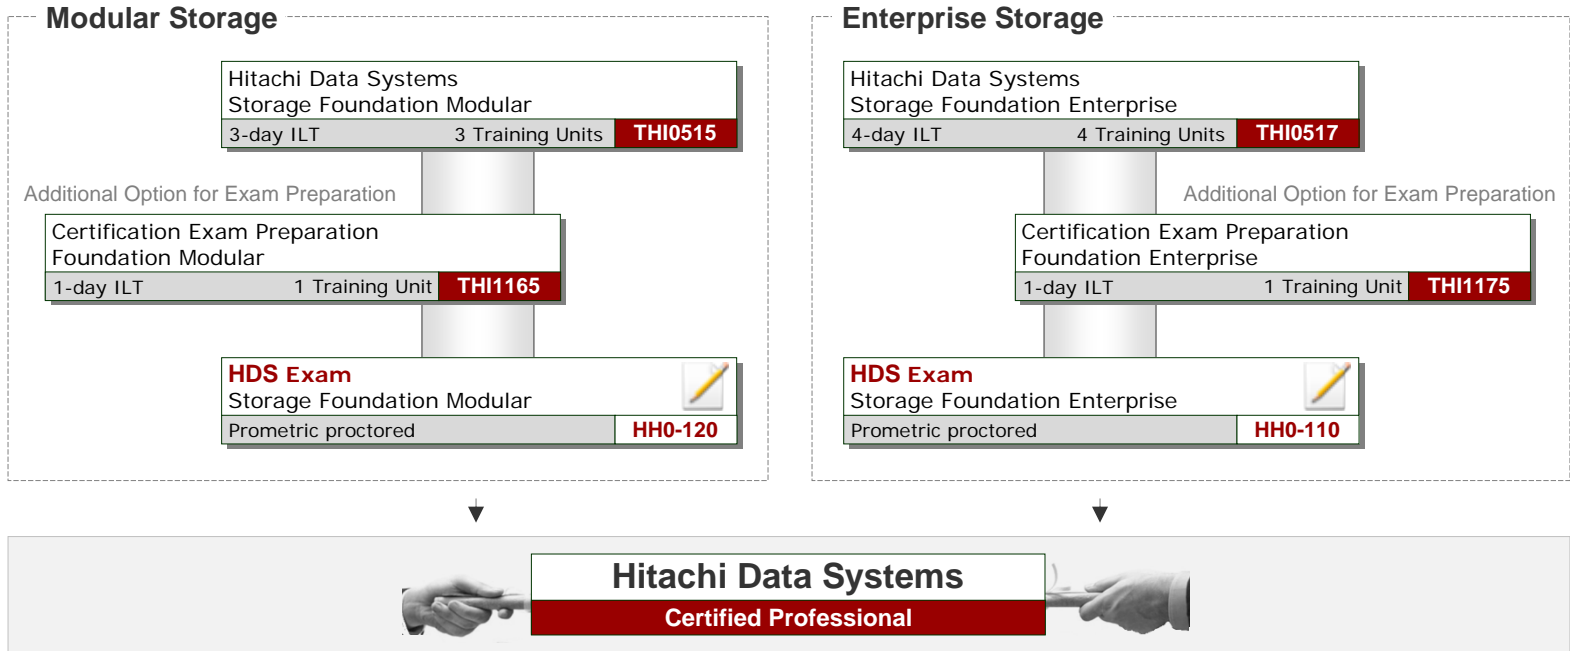

## Hitachi High Performance NAS Platform

Hitachi  
High-Performance NAS Fundamentals

3-day ILT

3 Training Units

**TCI1125**

## Customer Certification Programme: Storage Foundation