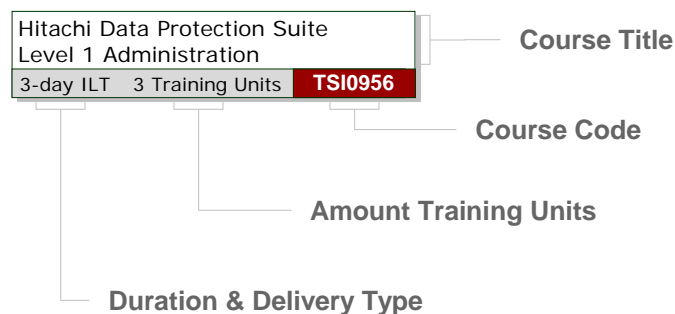

[Legend](#)

XXXXX XXXXX XXXXX XXXXX XXXXX XXXXXXXX	Online Trainings
XXXXX XXXXX XXXXX XXXXX XXXXX XXXXXXXX	Instructor Led Trainings
XXXXX XXXXX XXXXX XXXXX XXXXX XXXXXXXX	HDS Certification Exam
XXXXX XXXXX XXXXX XXXXX XXXXX XXXXXXXX	SNIA Certification Exam
Hitachi Data Systems XXXXXXXX XXXX XXXXX	Certification Credential

ILT: Instructor-Led Training

Interactive course or workshop with stand-up lectures delivered to a student group by an instructor. Technical ILTs usually include practical (lab) sessions.

vILT: virtual Instructor-Led Training.

Electronic and distance learning component consisting of an interactive course delivered to students by a remote instructor. Student access the vILT via the internet or their intranet and can be geographically dispersed. Some vILTs include practical sessions with connection to a remote lab. vILTs are sometimes recorded and then offered for repeated viewing.

WBT: Web-Based Training.

Electronic and distance learning component available for viewing using a web browser. Some WBTs can be downloaded and be run offline as Computer-Based Training (CBT).

CBT: Computer-Based Training.

Electronic and distance learning component which runs as an application on a computer. CBTs are usually used offline.